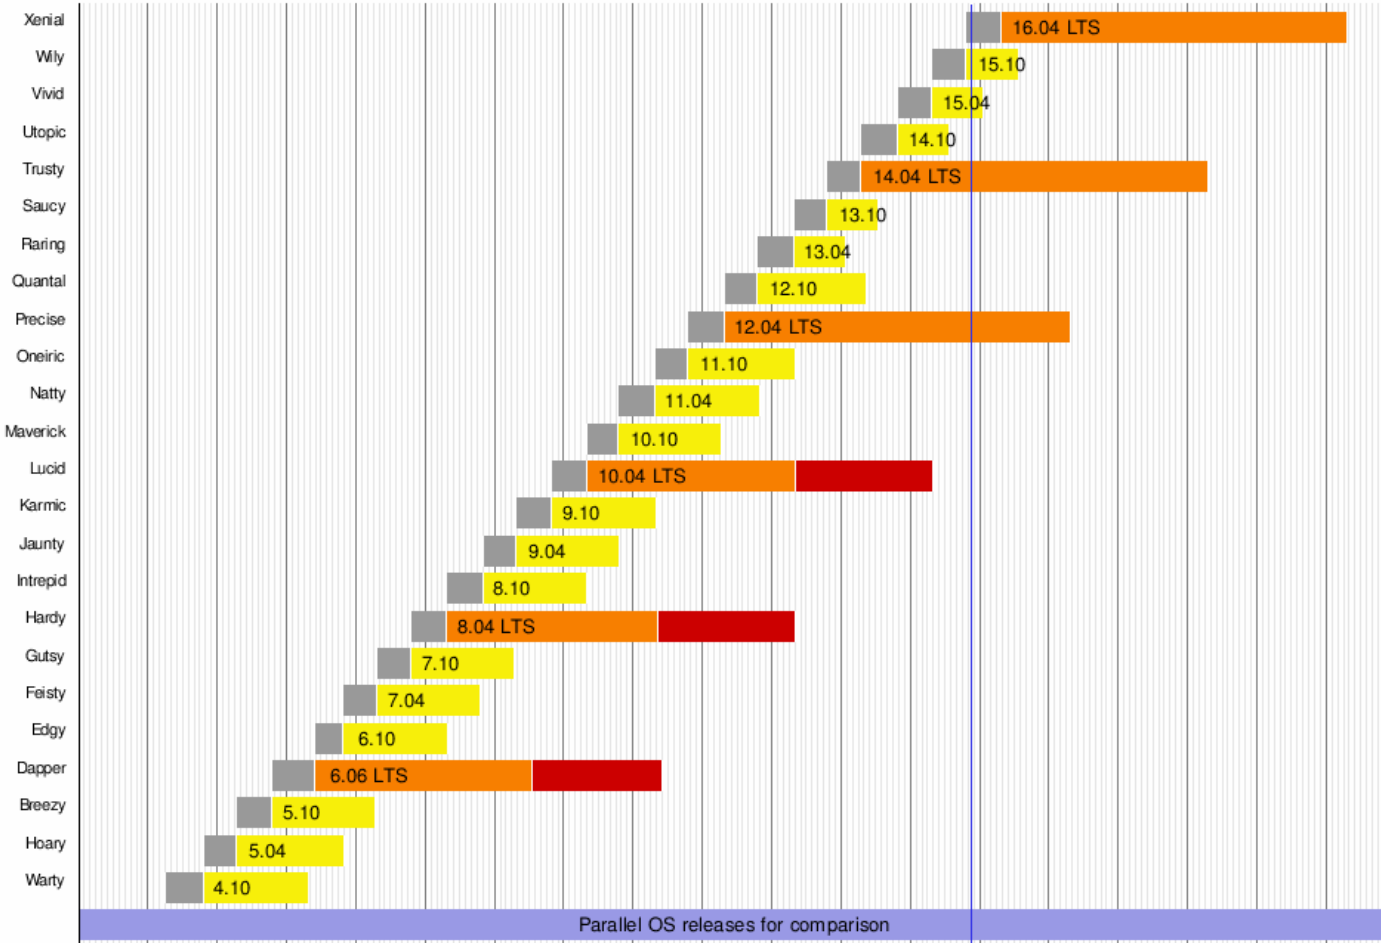

Ubuntu release timeline