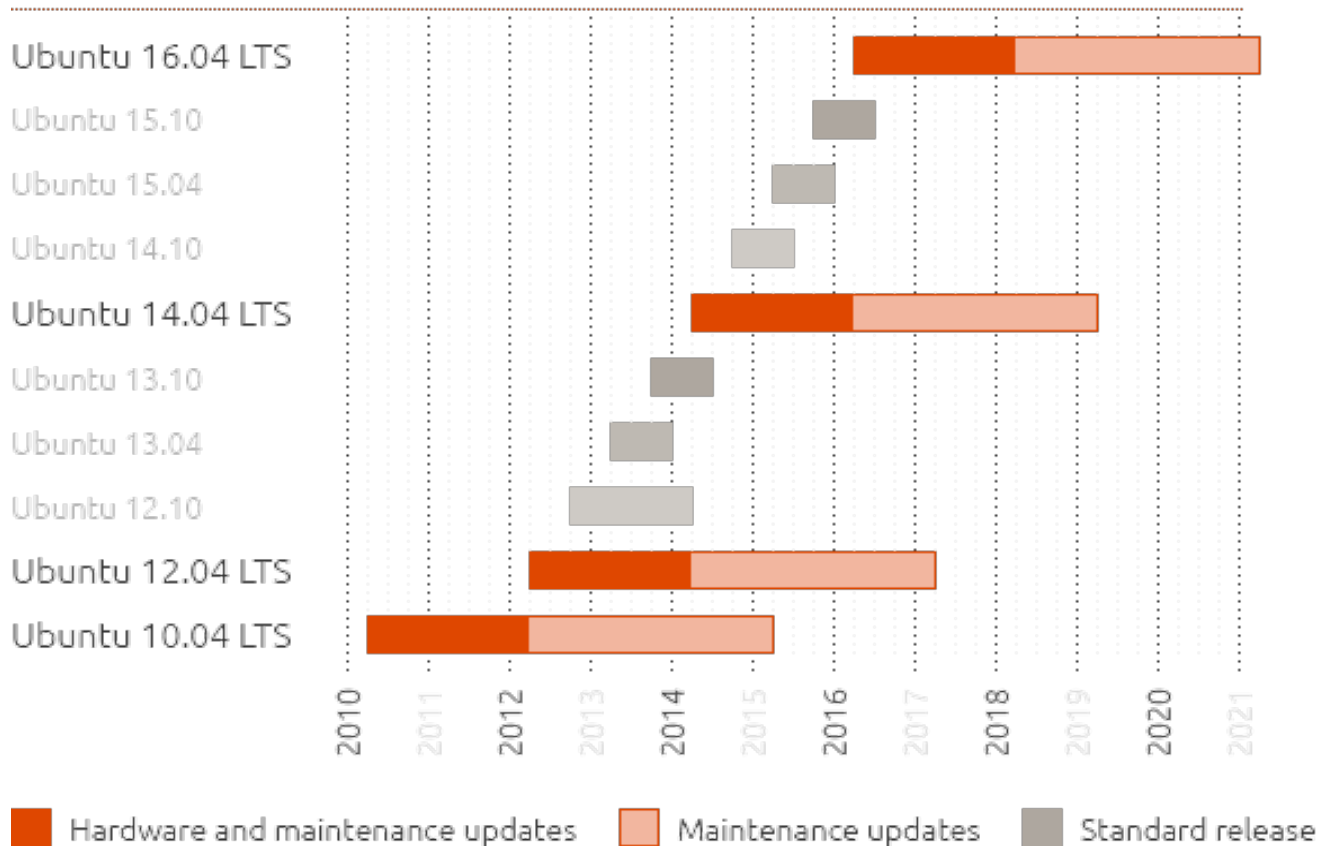

Ubuntu LTS release cycle